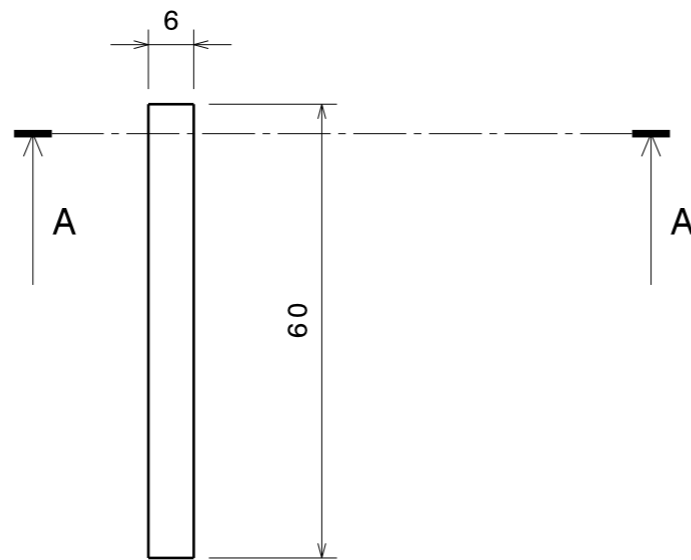

Isometric view
Scale: 1:1

Right view
Scale: 1:1

Front view
Scale: 1:1

Left view
Scale: 1:1

Section view A-A
Scale: 1:1

Section view B-B
Scale: 1:1

DESIGNED BY: Pedro Mendes		Orientador: Prof. Vitor Santos		I	-
DATE: 20-03-2014				H	-
CHECKED BY: XXX		Co-orientador: Dr. Ricardo Pascoal		G	-
DATE: XXX				F	-
SIZE A3		DRAWING NUMBER Top Case		E	-
SCALE 1:1	WEIGHT (kg) 0,01			C	-
		SHEET 1/1		B	-
This drawing is our property; it can't be reproduced or communicated without our written agreement.				A	-