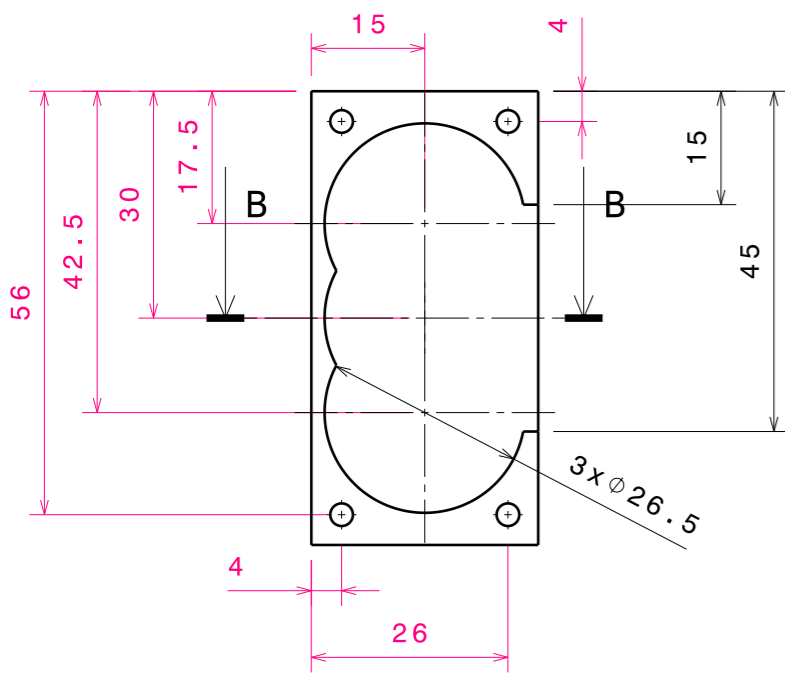

Isometric view
Scale: 1:1

Right view
Scale: 1:1

Front view
Scale: 1:1

Left view
Scale: 1:1

Section view A-A
Scale: 1:1

Section view B-B
Scale: 1:1

DESIGNED BY: Pedro Mendes		Orientador: Prof. Vitor Santos		I	-
DATE: 20-03-2014				H	-
CHECKED BY: XXX		Co-orientador: Dr. Ricardo Pascoal		G	-
DATE: XXX				F	-
SIZE A3		DRAWING NUMBER Top Case		E	-
SCALE 1:1	WEIGHT (kg) 0,01			C	-
		SHEET 1/1		B	-
This drawing is our property; it can't be reproduced or communicated without our written agreement.				A	-