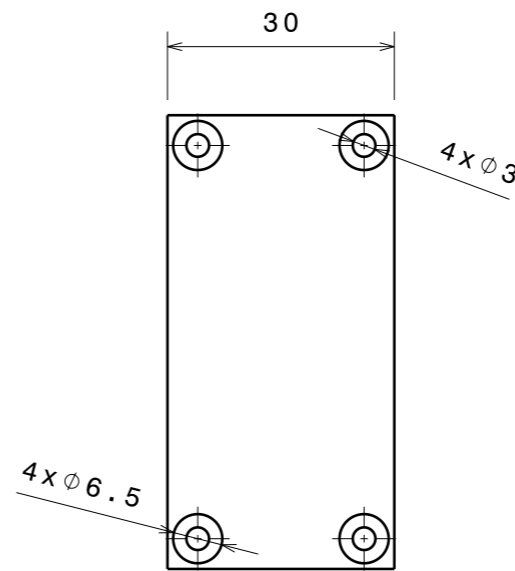

Isometric view
Scale: 1:1

Right view
Scale: 1:1

Front view
Scale: 1:1

Left view
Scale: 1:1

Section view A-A
Scale: 1:1

Section view B-B
Scale: 1:1

DESIGNED BY: Pedro Mendes		Orientador: Prof. Vitor Santos		I	-
DATE: 20-03-2014				H	-
CHECKED BY: XXX		Co-orientador: Dr. Ricardo Pascoal		G	-
DATE: XXX				F	-
SIZE A3		DRAWING NUMBER Top Case		E	-
SCALE 1:1	WEIGHT (kg) 0,01			C	-
		SHEET 1/1		B	-
This drawing is our property; it can't be reproduced or communicated without our written agreement.				A	-