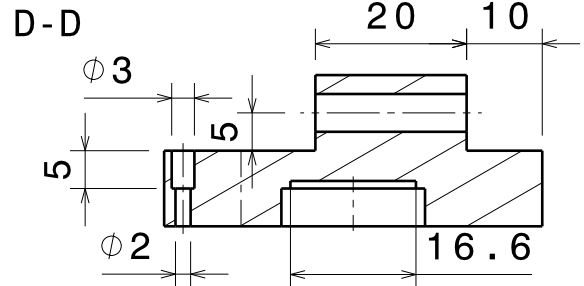

4

3

2

1

Isometric view
Scale: 1:1

| | | | | |
|---|----------------------------|--------------------------|---|---|
| DESIGNED BY: Sérgio | | 4 | I | - |
| DATE: 05-07-2013 | | | H | - |
| CHECKED BY: XXX | | DASSAULT SYSTEMES | G | - |
| DATE: XXX | | | F | - |
| SIZE A4 | | base_ajuste | E | - |
| SCALE 1:1 | WEIGHT (kg) 0,02 | | D | - |
| DRAWING NUMBER | | 1/1 | C | - |
| SHEET | | | B | - |
| This drawing is our property; it can't be reproduced or communicated without our written agreement. | | | A | - |