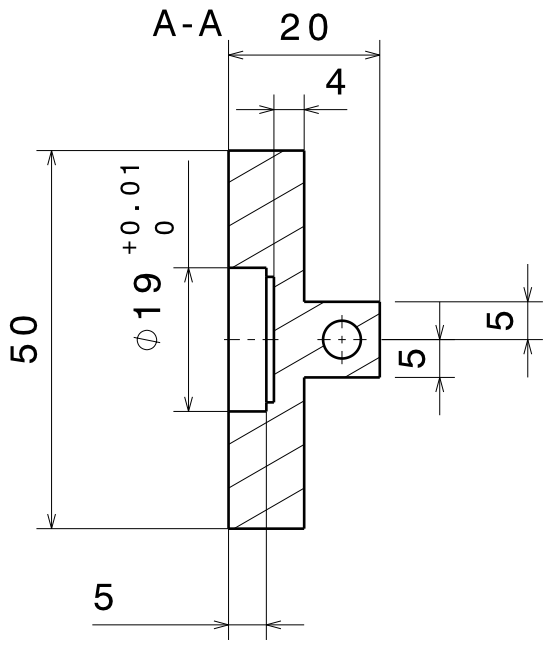

4

3

2

1

Isometric view
Scale: 1:1

| | | | | |
|---|----------------------------|--------------------------|---|---|
| DESIGNED BY: Sérgio | | 4 | I | - |
| DATE: 05-07-2013 | | | H | - |
| CHECKED BY: XXX | | DASSAULT SYSTEMES | G | - |
| DATE: XXX | | | F | - |
| SIZE A4 | | base_ajuste | E | - |
| SCALE 1:1 | WEIGHT (kg) 0,02 | | D | - |
| DRAWING NUMBER | | 1/1 | C | - |
| SHEET | | | B | - |
| This drawing is our property; it can't be reproduced or communicated without our written agreement. | | | A | - |