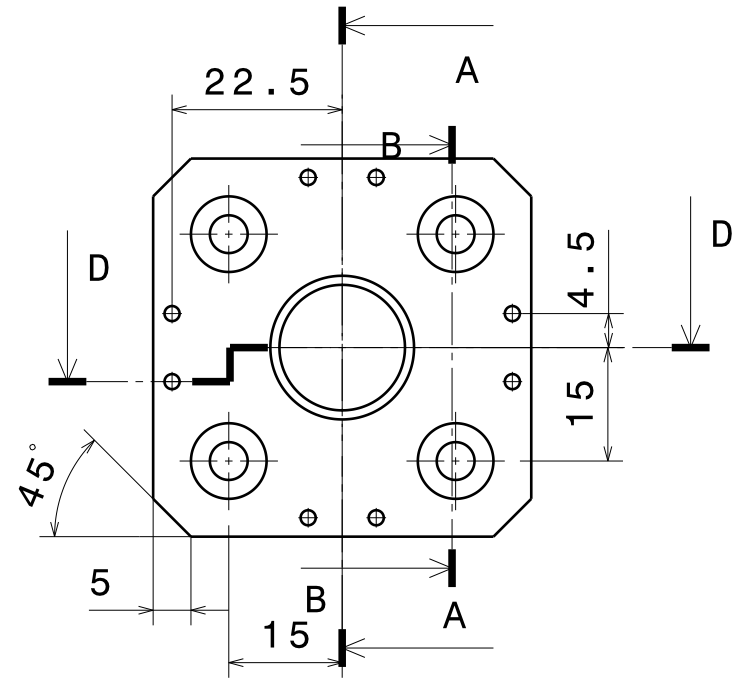

4

3

2

1

Isometric view
Scale: 1:1

| | | | | |
|---|----------------------------|--------------------------|---|---|
| DESIGNED BY: Sérgio | | 4 | I | - |
| DATE: 05-07-2013 | | | H | - |
| CHECKED BY: XXX | | DASSAULT SYSTEMES | G | - |
| DATE: XXX | | | F | - |
| SIZE A4 | | base_ajuste | E | - |
| SCALE 1:1 | WEIGHT (kg) 0,02 | | D | - |
| DRAWING NUMBER | | 1/1 | C | - |
| SHEET | | | B | - |
| This drawing is our property; it can't be reproduced or communicated without our written agreement. | | | A | - |