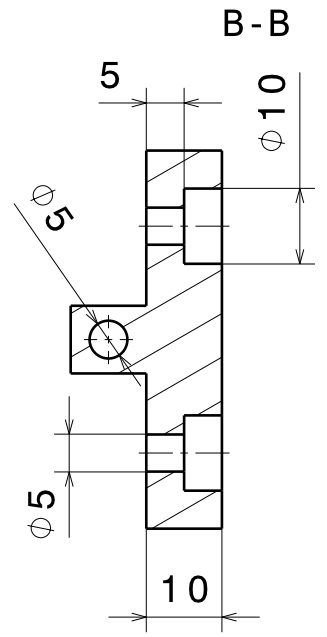

D

C

B

A

4

3

2

1

4

3

2

1

Isometric view
Scale: 1:1

| | | | | |
|---|----------------------------|--------------------------|---|---|
| DESIGNED BY: Sérgio | | 4 | I | - |
| DATE: 05-07-2013 | | | H | - |
| CHECKED BY: XXX | | DASSAULT SYSTEMES | G | - |
| DATE: XXX | | | F | - |
| SIZE A4 | | base_ajuste | E | - |
| SCALE 1:1 | WEIGHT (kg) 0,02 | | D | - |
| DRAWING NUMBER | | 1/1 | C | - |
| SHEET | | | B | - |
| This drawing is our property; it can't be reproduced or communicated without our written agreement. | | | A | - |