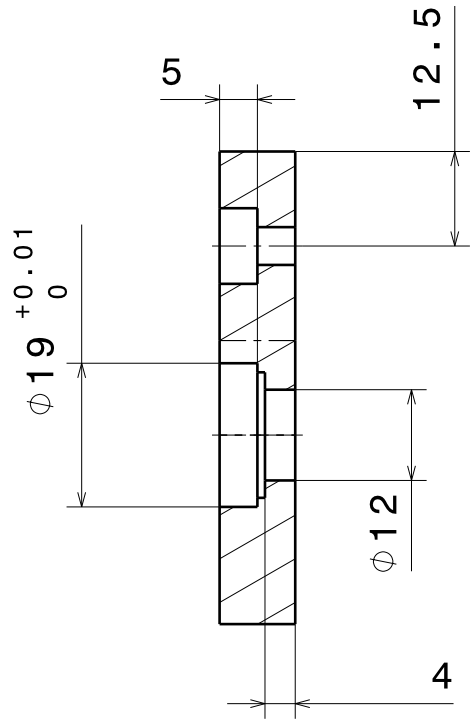

D C B A

4

3

2

1

4

3

2

1

A-A

B

B-B

Isometric view
Scale: 1:1

DESIGNED BY: Sérgio		1		I	-
DATE: 05-07-2013				H	-
CHECKED BY: XXX		1		G	-
DATE: XXX				F	-
SIZE A4		1		E	-
SCALE 1:1	WEIGHT (kg) 0,02			1	
DRAWING NUMBER base_ajuste_fixa		1			
SHEET 1/1				1	
This drawing is our property; it can't be reproduced or communicated without our written agreement.		1			