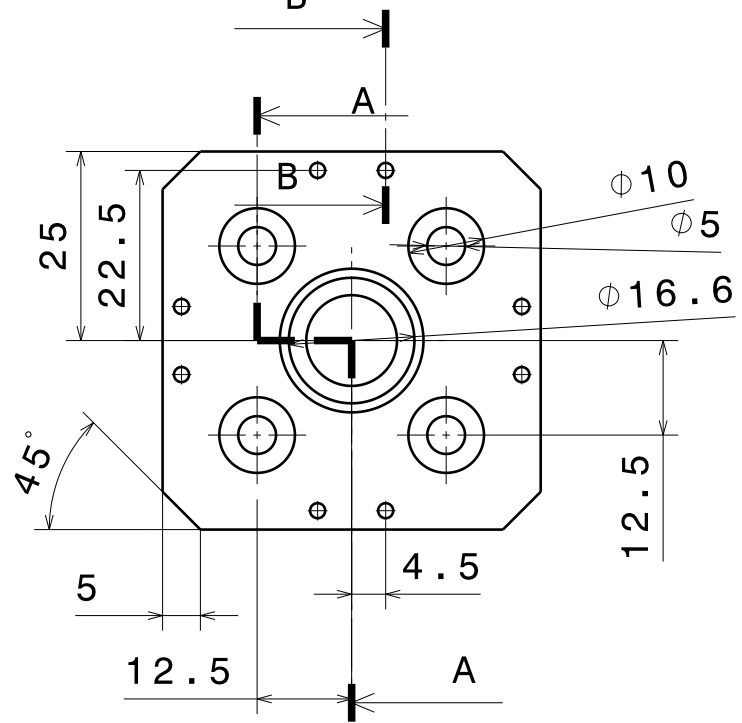

D C B A

4

3

2

1

4

3

2

1

A-A

B

B-B

Isometric view
Scale: 1:1

DESIGNED BY: Sérgio		1		I	-
DATE: 05-07-2013				H	-
CHECKED BY: XXX		1		G	-
DATE: XXX				F	-
SIZE A4		1		E	-
SCALE 1:1	WEIGHT (kg) 0,02			1	
DRAWING NUMBER base_ajuste_fixa		1			
SHEET 1/1				1	
This drawing is our property; it can't be reproduced or communicated without our written agreement.		1			