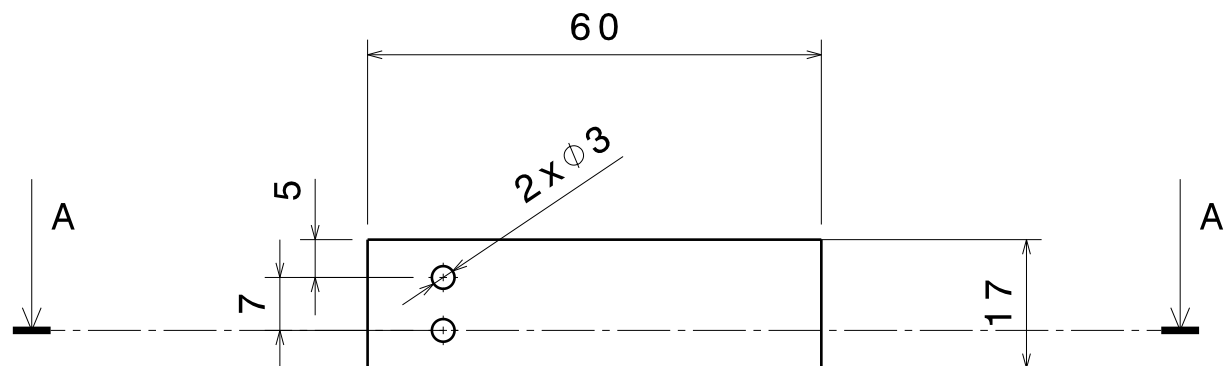

D

C

B

A

4

4

3

3

2

2

1

1

DESIGNED BY: Sergio	
DATE: 29-03-2014	
CHECKED BY: XXX	
DATE: XXX	
SIZE A4	
SCALE 1:1	WEIGHT (kg) 0,01

1 peça			
		Transmissão	
DRAWING NUMBER ligacao base peq		SHEET 1/1	

I	-
H	-
G	-
F	-
E	-
D	-
C	-
B	-
A	-

This drawing is our property; it can't be reproduced or communicated without our written agreement.

D

A