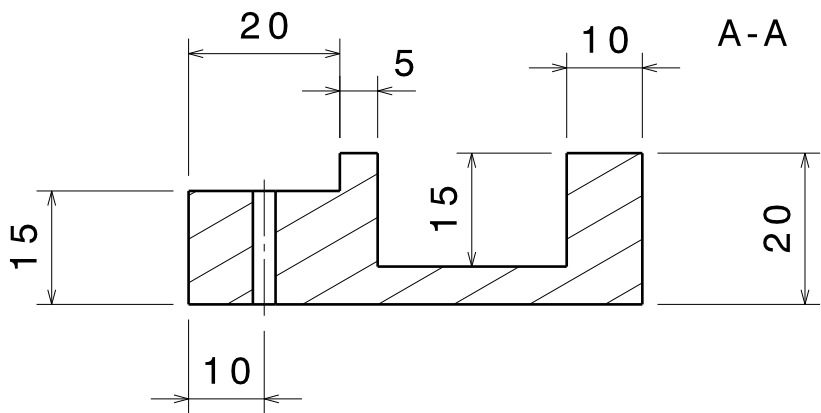

2

2

1

1

DESIGNED BY: <b>Sergio</b>	
DATE: <b>29-03-2014</b>	
CHECKED BY: <b>XXX</b>	
DATE: <b>XXX</b>	
SIZE <b>A4</b>	
SCALE <b>1:1</b>	WEIGHT (kg) <b>0,01</b>

<h1>1 peça</h1>		
		<h2>Transmissão</h2>
DRAWING NUMBER <b>ligacao base peq</b>		SHEET <b>1/1</b>