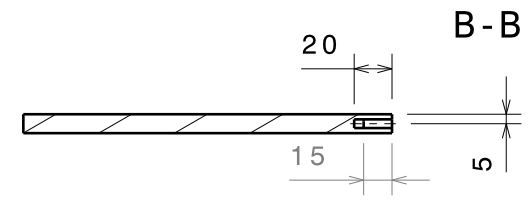

Isometric view  
Scale: 1:4

DESIGNED BY: <b>Sergio</b>				I	-
DATE: <b>15-04-2014</b>				H	-
CHECKED BY: <b>XXX</b>				G	-
DATE: <b>XXX</b>				F	-
SIZE <b>A4</b>		<b>1 peça</b>		E	-
SCALE <b>1:4</b>	WEIGHT (kg) <b>0,50</b>	DRAWING NUMBER		D	-
		<b>suporte</b>		C	-
		SHEET <b>1/1</b>		B	-
				A	-