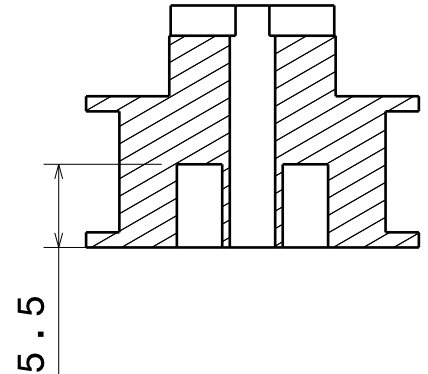

D

C

B

A

4

4

3

3

2

2

1

1

Correcção		DASSAULT SYSTEMES			
DRAWN BY ricardo godinho		DATE 14-05-2010		DRAWING TITLE	
CHECKED BY XXX		DATE XXX		SIZE A4	DRAWING NUMBER Polia22Dentes
DESIGNED BY XXX		DATE XXX		SCALE 1:1	WEIGHT(kg) 0,01
				SHEET 1/1	REV X