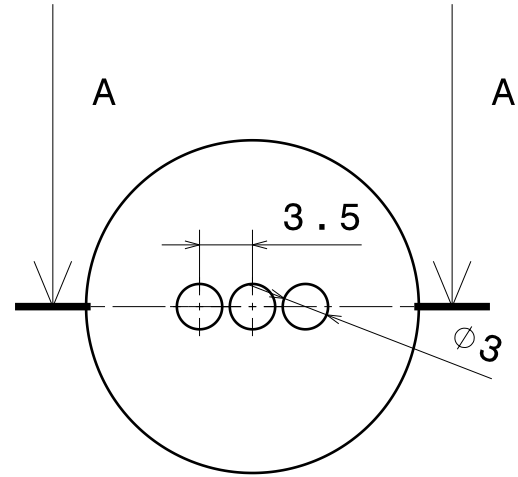

2

2

1

1

Correcção		DASSAULT SYSTEMES			
DRAWN BY ricardo godinho		DATE 14-05-2010		DRAWING TITLE	
CHECKED BY XXX		DATE XXX		SIZE A4	DRAWING NUMBER Polia22Dentes
DESIGNED BY XXX		DATE XXX		SCALE 1:1	WEIGHT(kg) 0,01
				SHEET 1/1	REV X