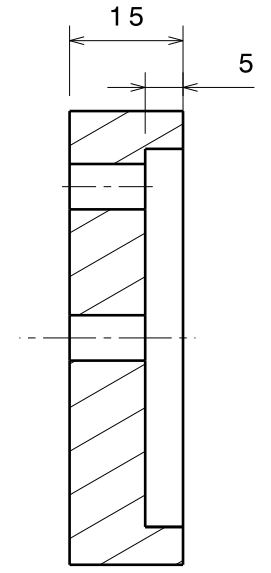

Vista Frontal

Corte A-A

This drawing is our property. It can't be reproduced or communicated without our written agreement.		<b>Universidade Aveiro</b>			
DRAWN BY <b>Telmo</b>		DATE 2013		Fixador End-Effector	
CHECKED BY <b>XXX</b>		DATE XXX		SIZE <b>A4</b>	MATERIAL <b>Alumínio</b>
DESIGNED BY <b>XXX</b>		DATE XXX		SCALE 1:1	WEIGHT(kg) XXX
				SHEET	1/1