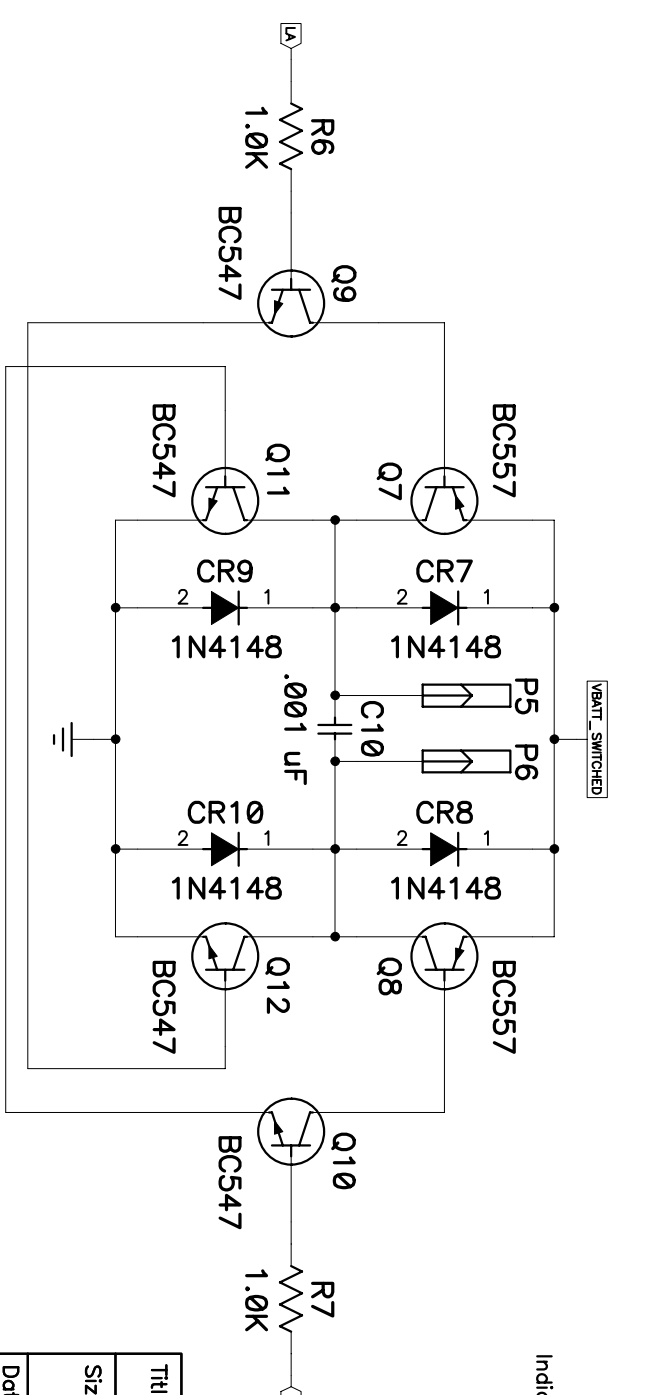

1 RA 0 Free Wheel
 0 Reverse
 1 Forward
 1 Invalid (Driver Damage)

Copyright (c) 2002 by The McGraw-Hill Companies, Inc.

Title		Build Your Own Robot Kit	
Size	Number	Rev	
A		F	

Date	8/4/2001	Drawn by	B WRZ
Filename	MHR_RevF.SCH	Sheet	2 of 2