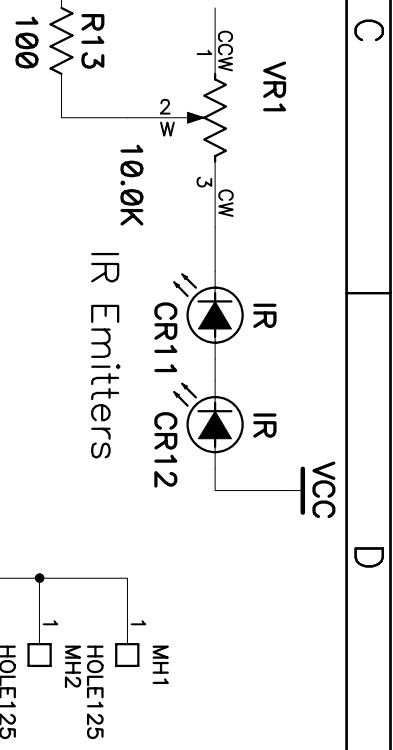

1 RA 0 Free Wheel
 0 Reverse
 1 Forward
 1 Invalid (Driver Damage)

Copyright (c) 2002 by The McGraw-Hill Companies, Inc.

Title		Build Your Own Robot Kit	
Size	Number	Rev	
A		F	

Date	8/4/2001	Drawn by	B WRZ
Filename	MHR_RevF.SCH	Sheet	2 of 2