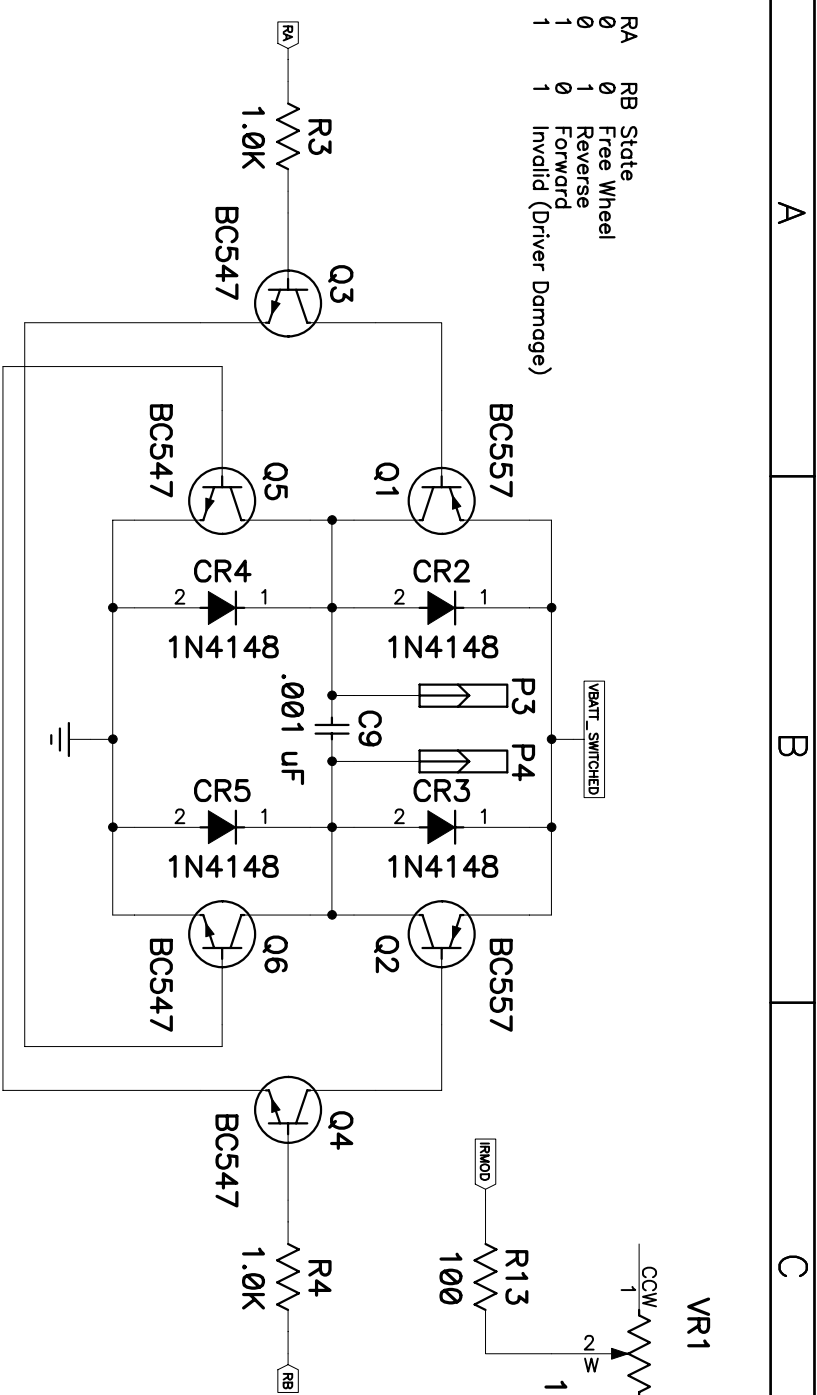

1 RA 0 Free Wheel
 0 Reverse
 1 Forward
 1 Invalid (Driver Damage)

Copyright (c) 2002 by The McGraw-Hill Companies, Inc.

Title		Build Your Own Robot Kit	
Size	Number	Rev	
A		F	

Date	8/4/2001	Drawn by	B WRZ
Filename	MHR_RevF.SCH	Sheet	2 of 2