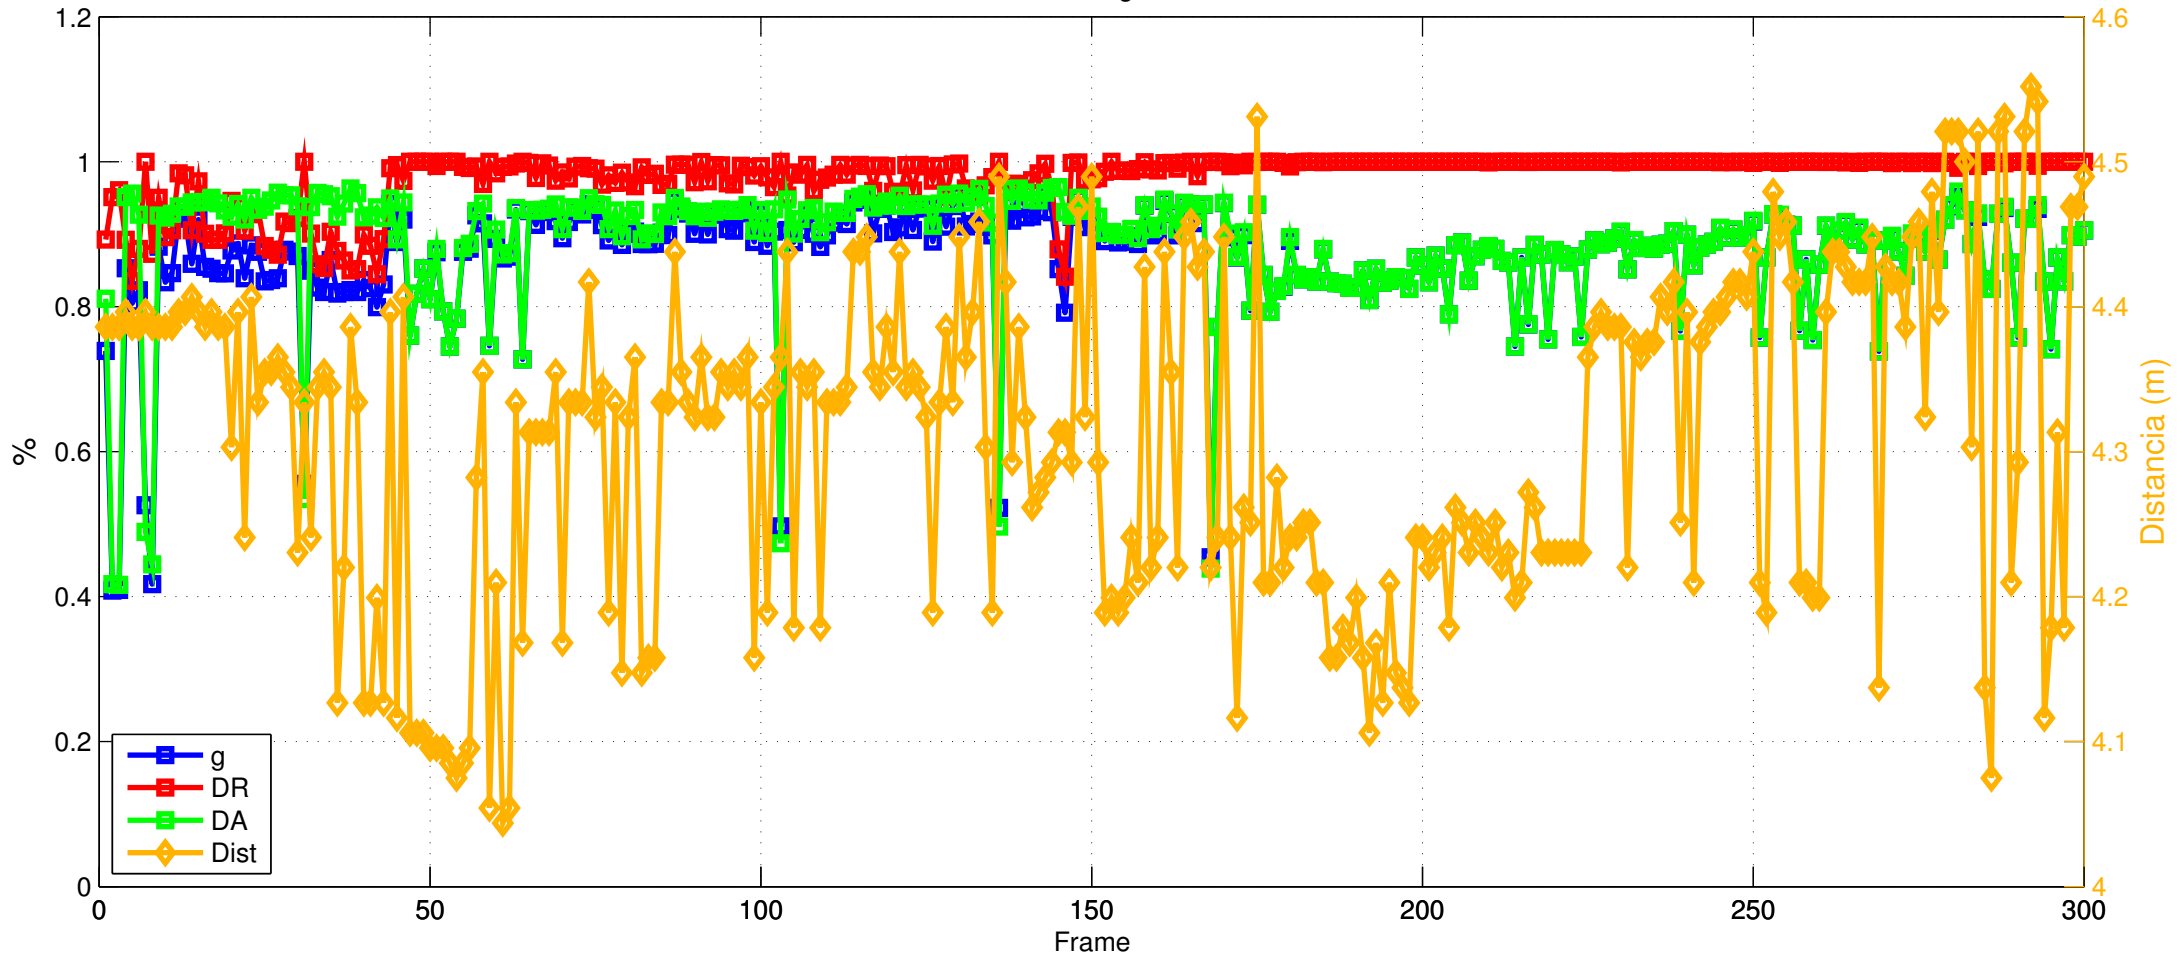

# Road Recognition

 Generated Poligon  
 Ground Truth