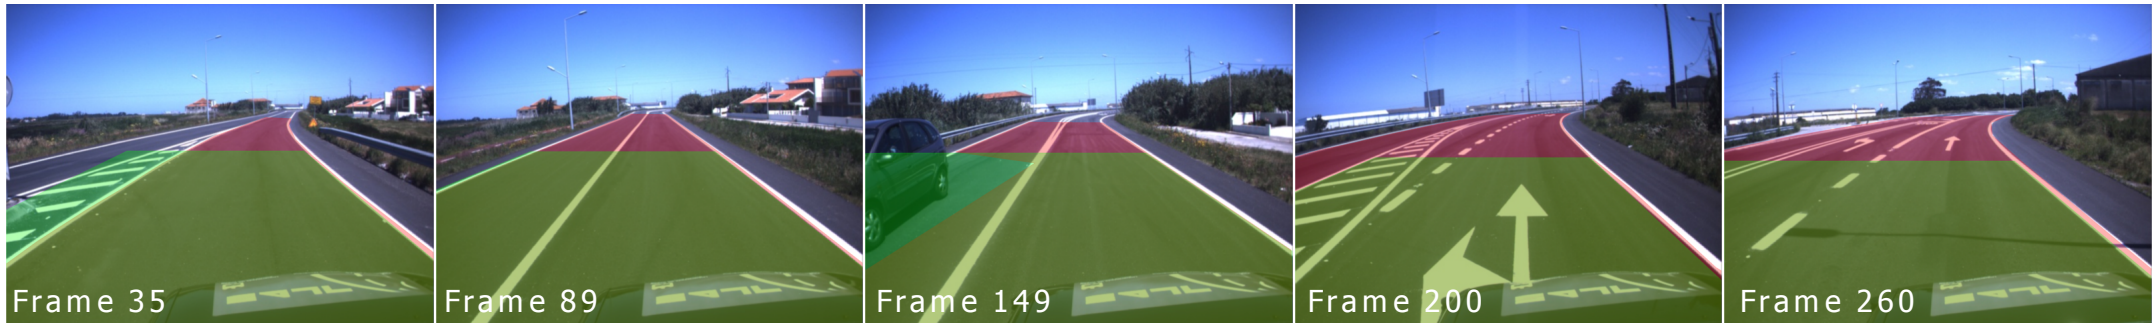

Lane Tracker

 Generated Poligon
 Ground Truth