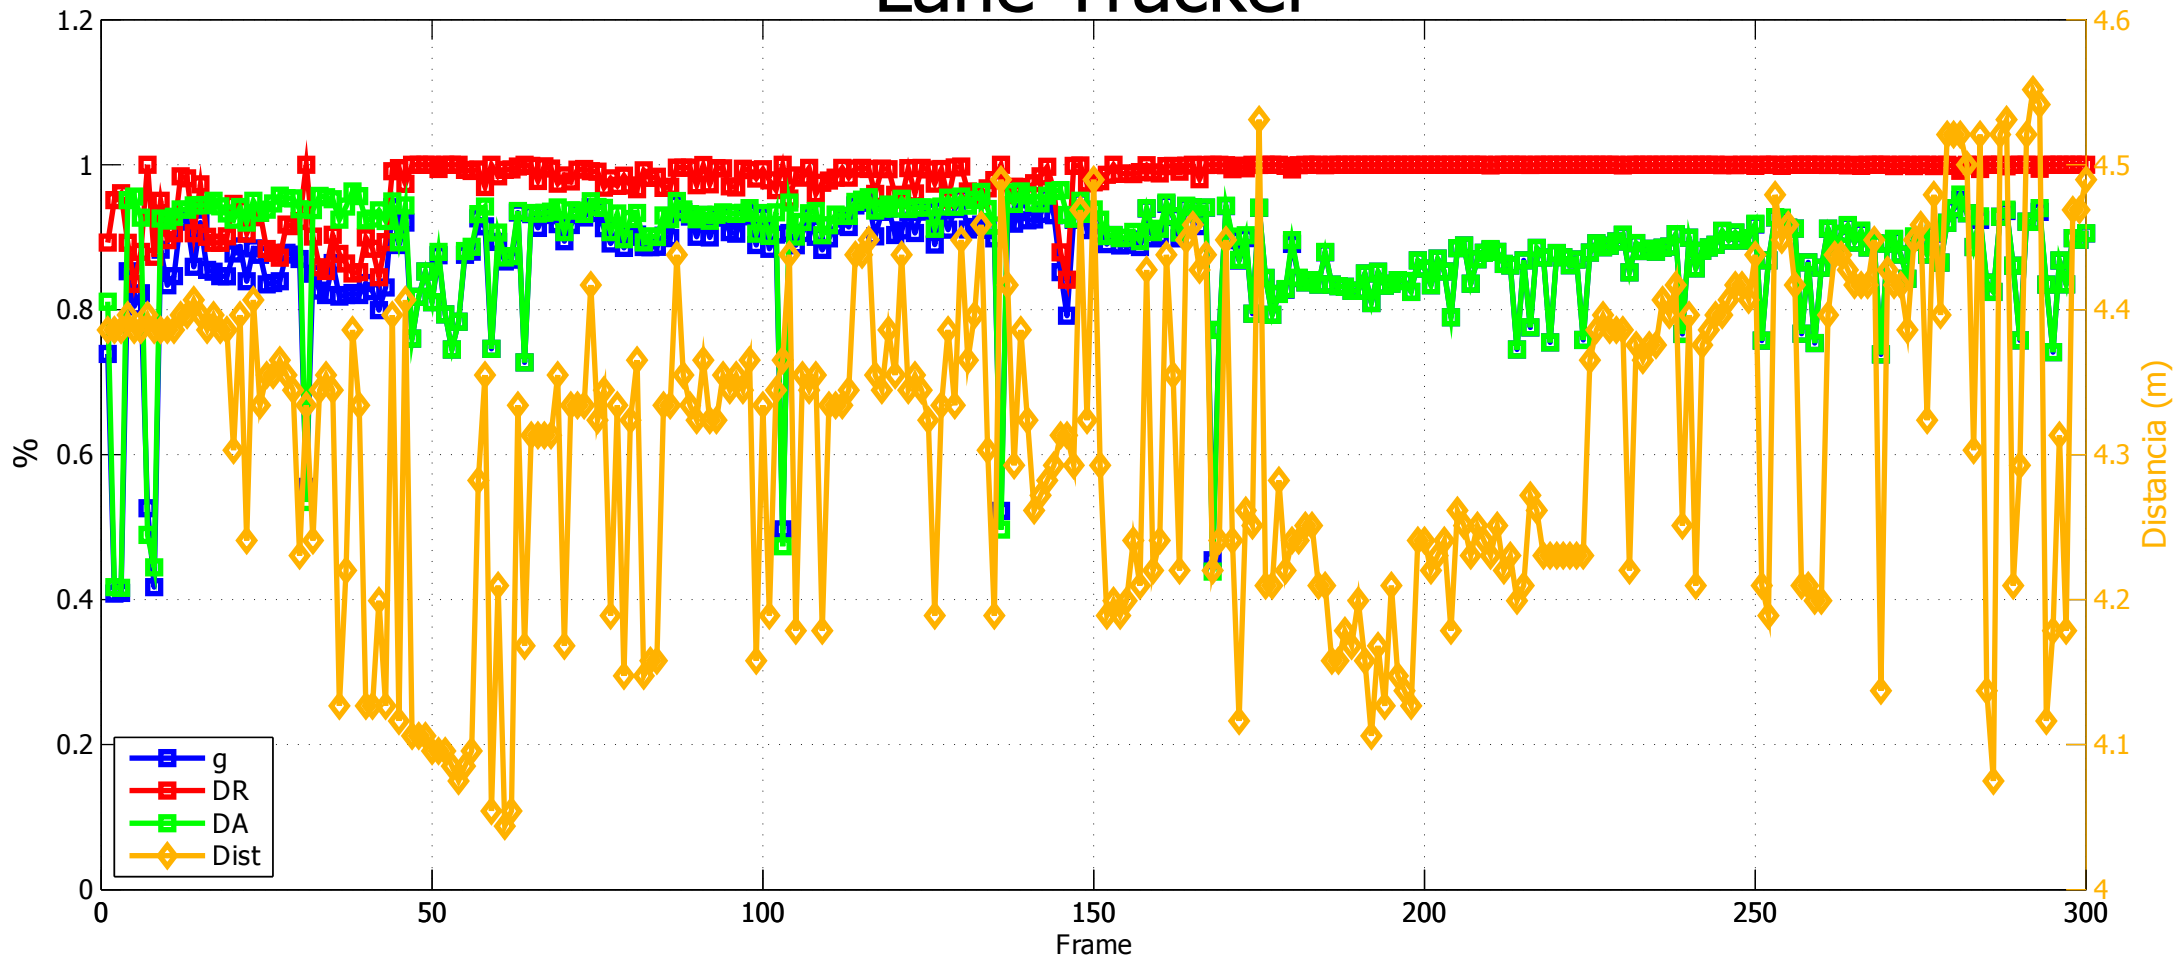

Lane Tracker

 Generated Poligon
 Ground Truth