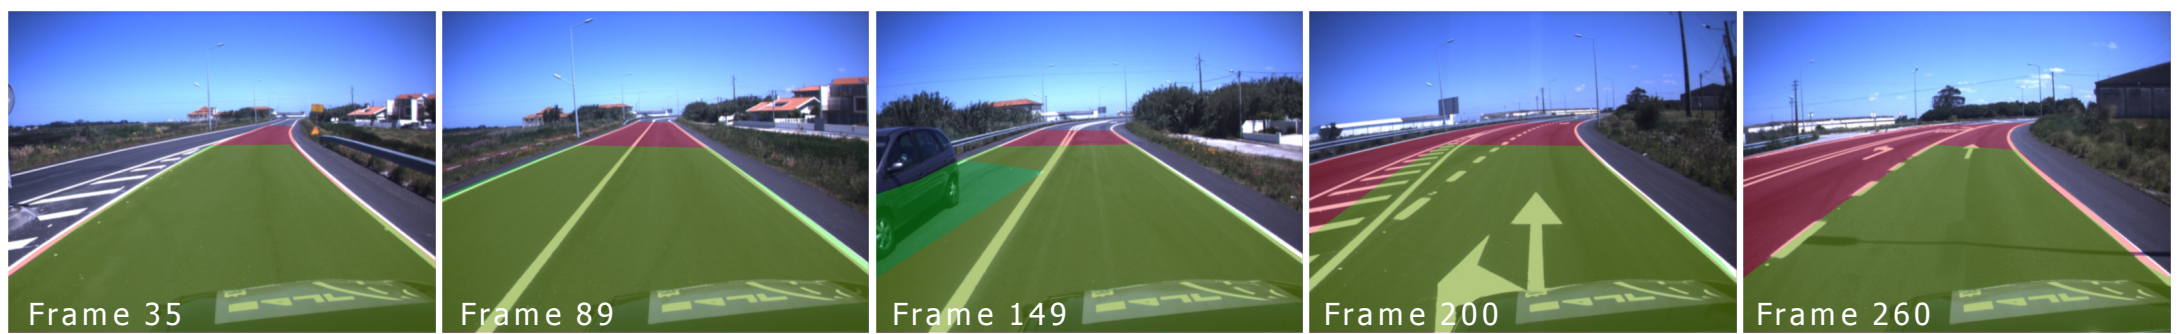

# Real Time Detection of Lane Markers In Urban Streets

 Generated Poligon  
 Ground Truth