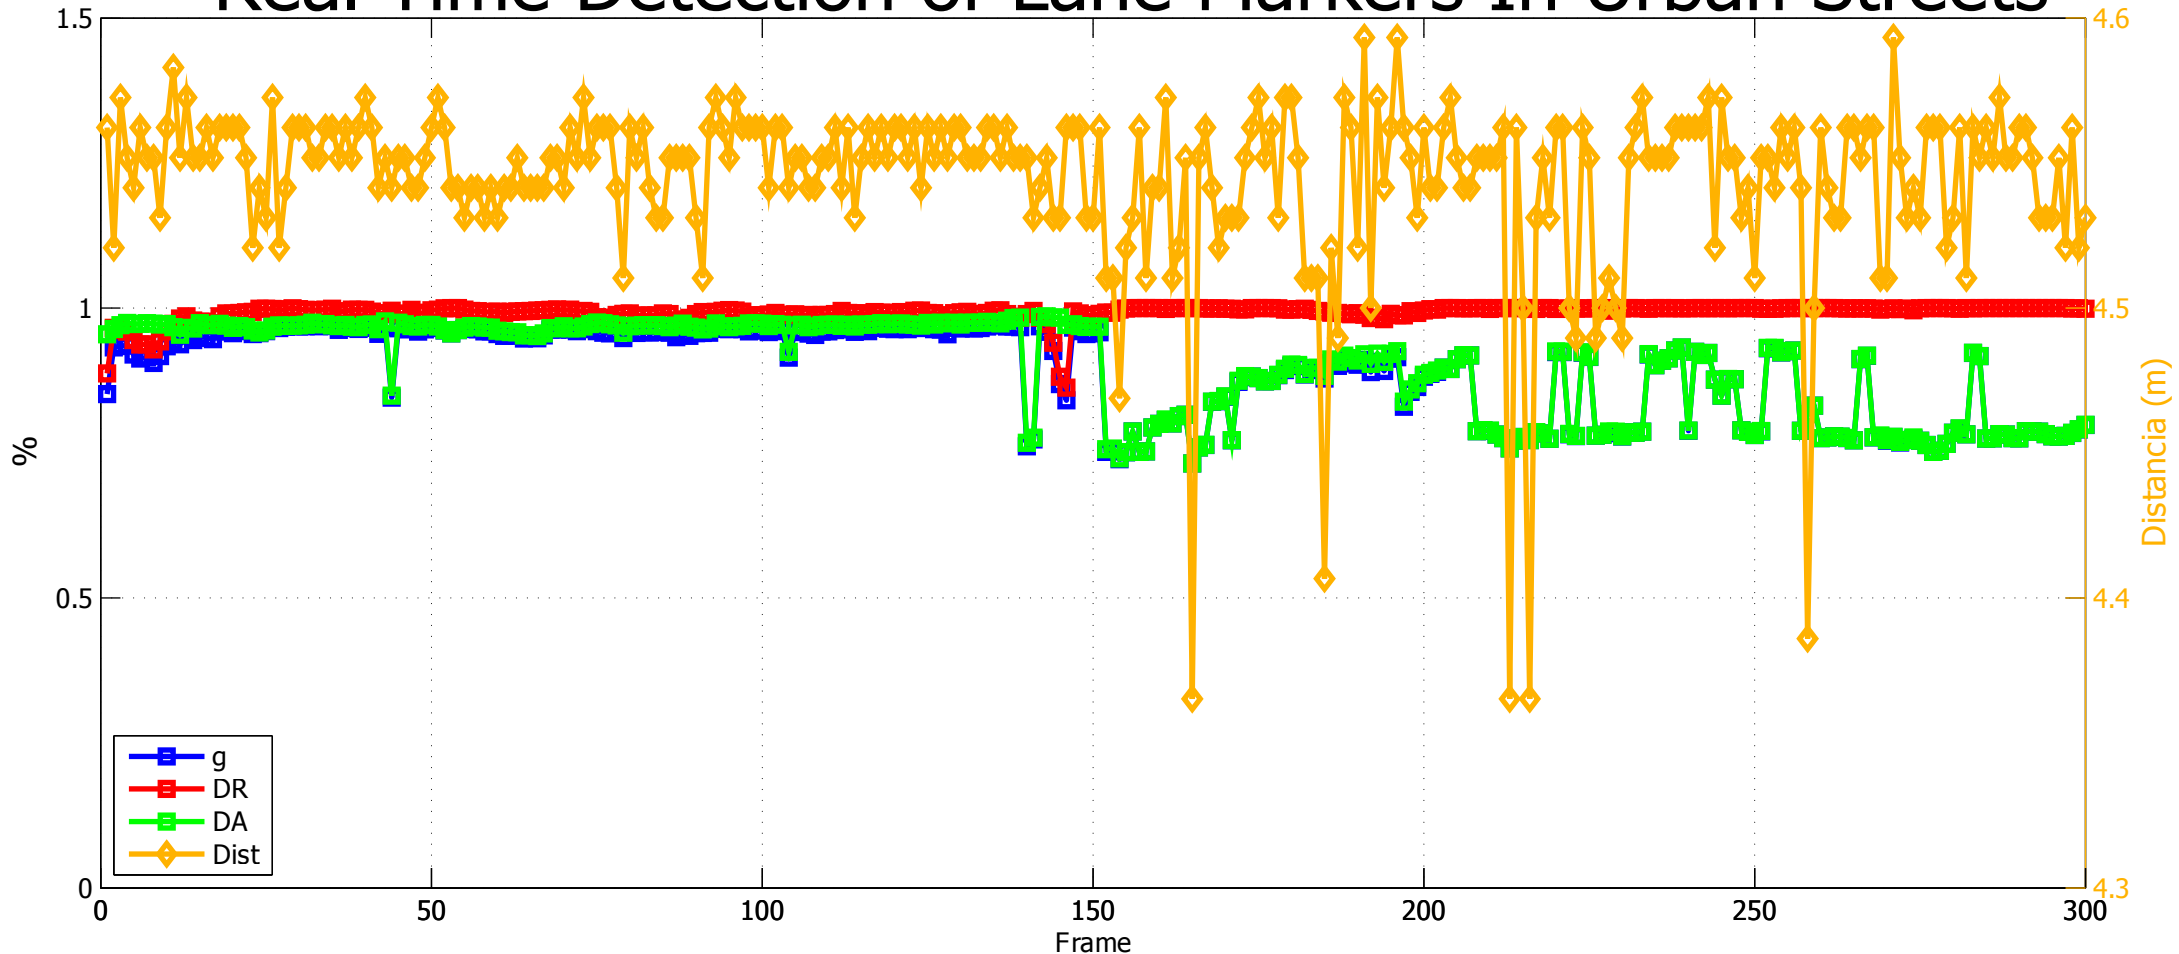

# Real Time Detection of Lane Markers In Urban Streets

 Generated Poligon  
 Ground Truth