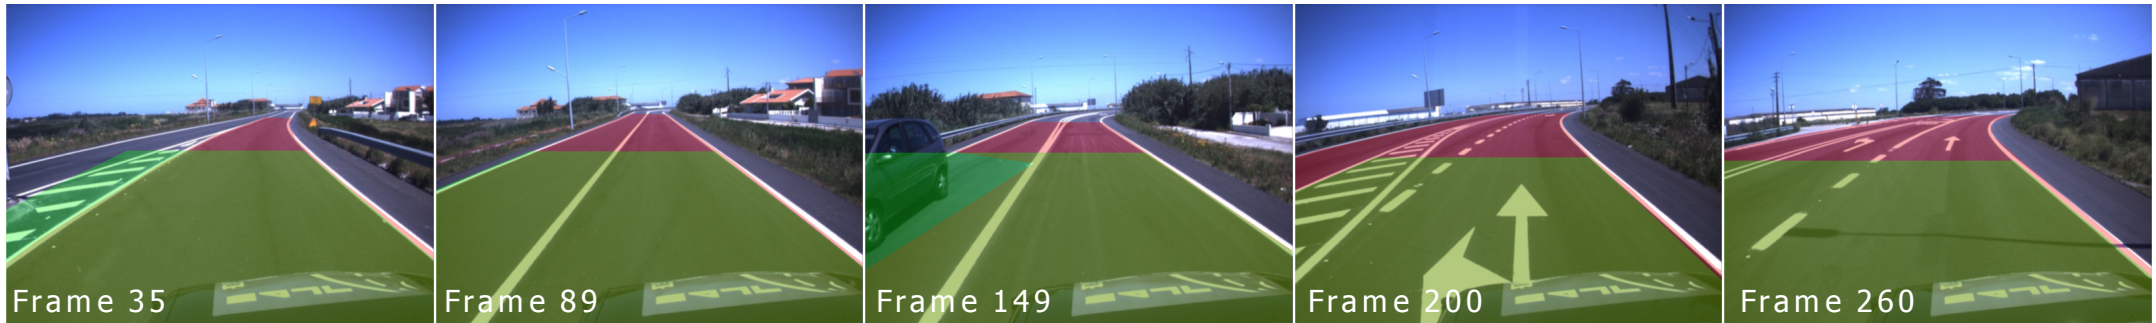

Lane Tracker

 Generated Poligon
 Ground Truth