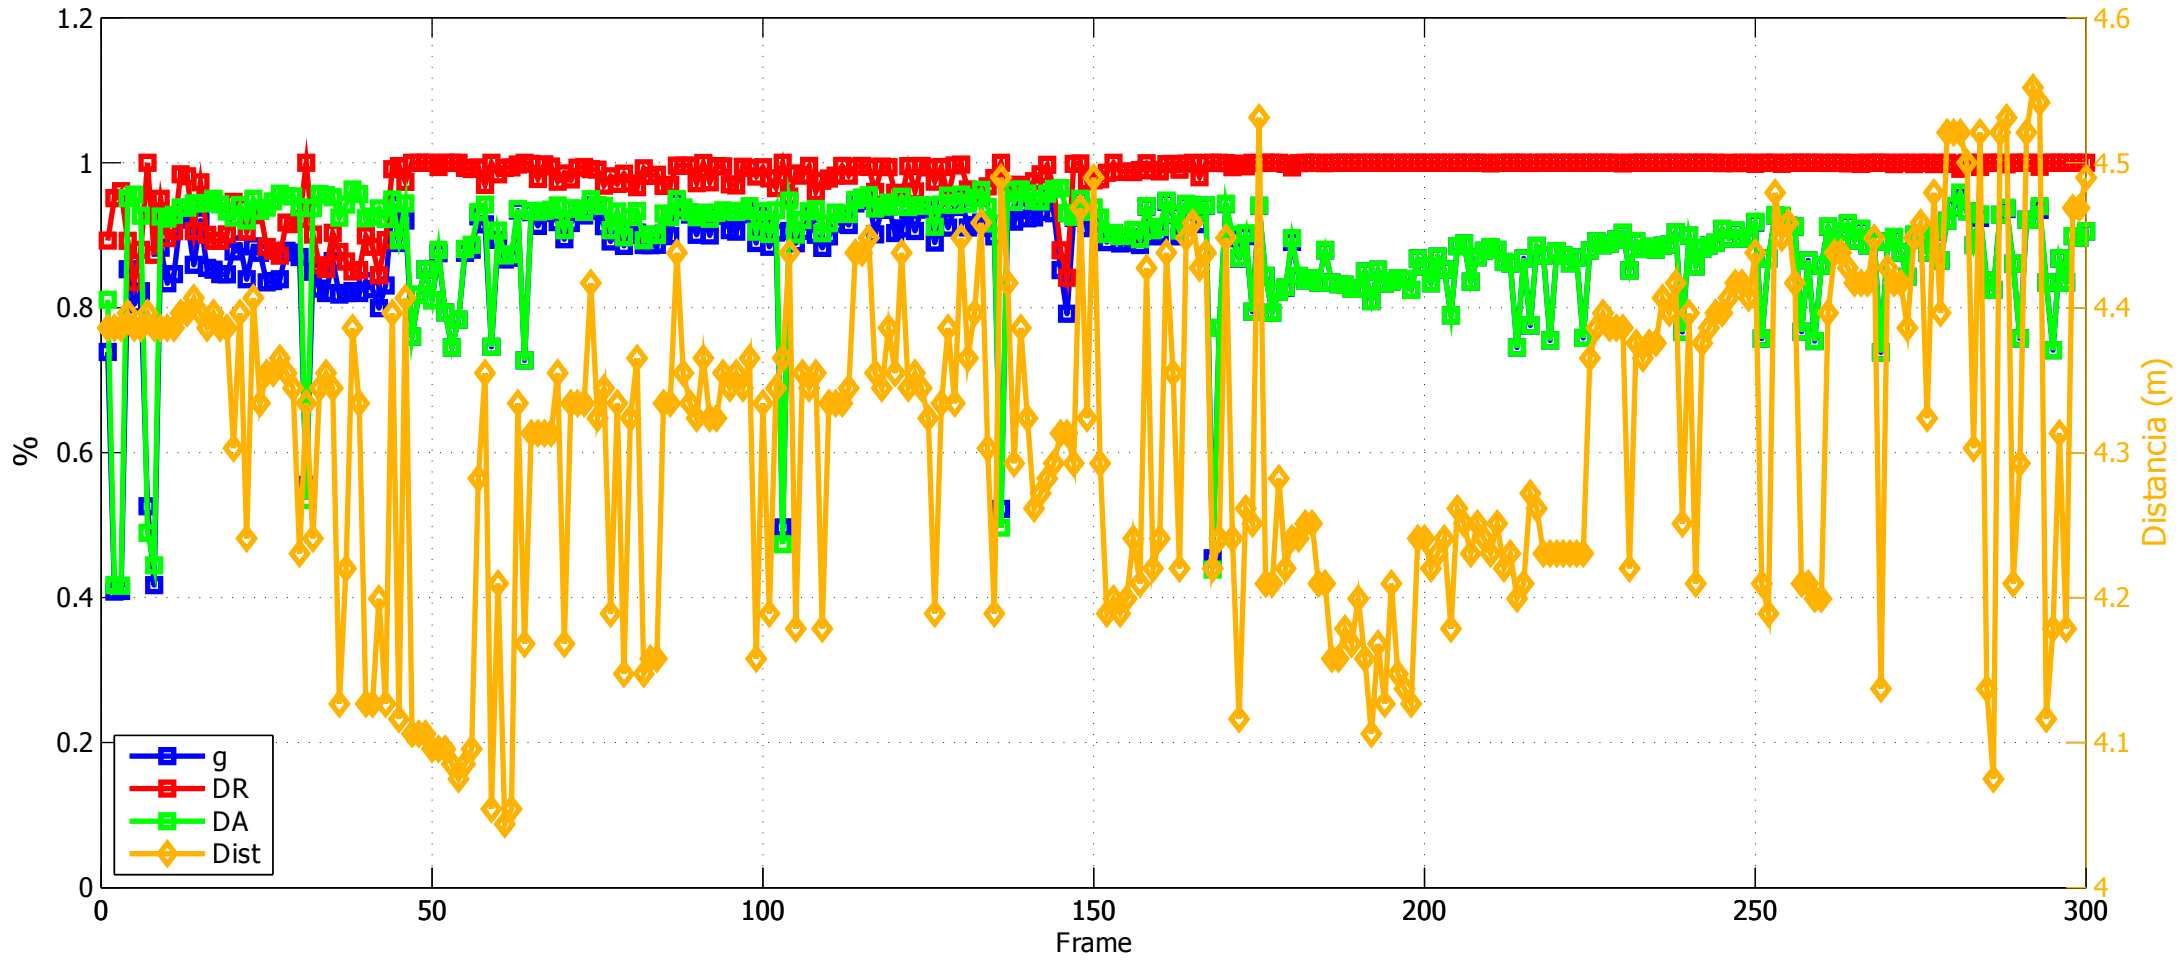

Lane Tracker

 Generated Poligon
 Ground Truth