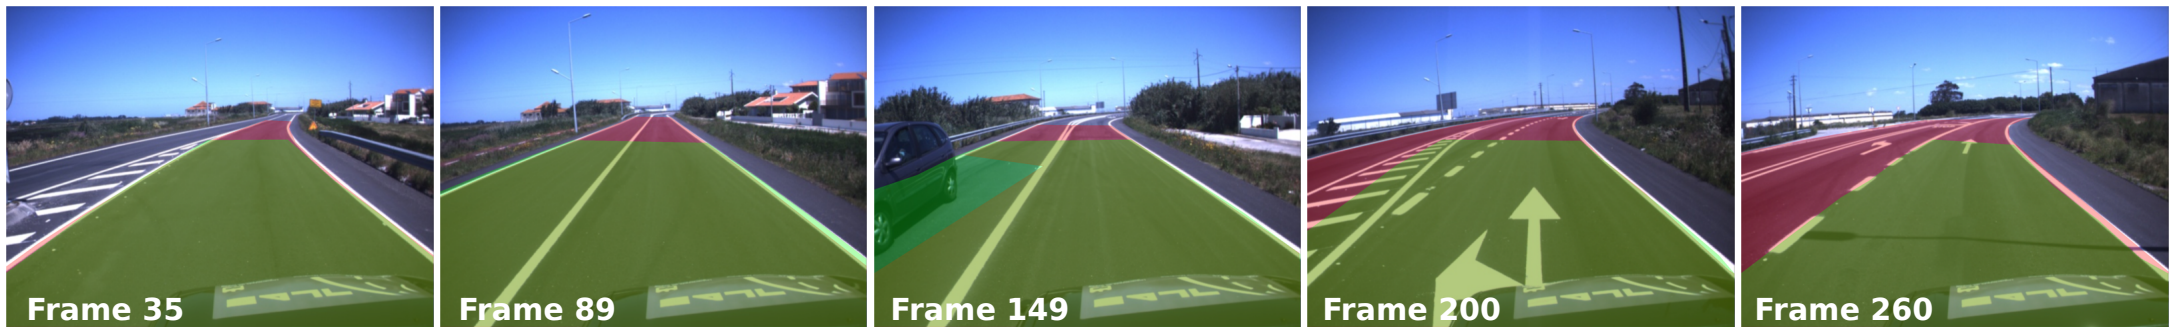

Real Time Detection of Lane Markers in Urban Streets

Generated Poligon
Ground Truth