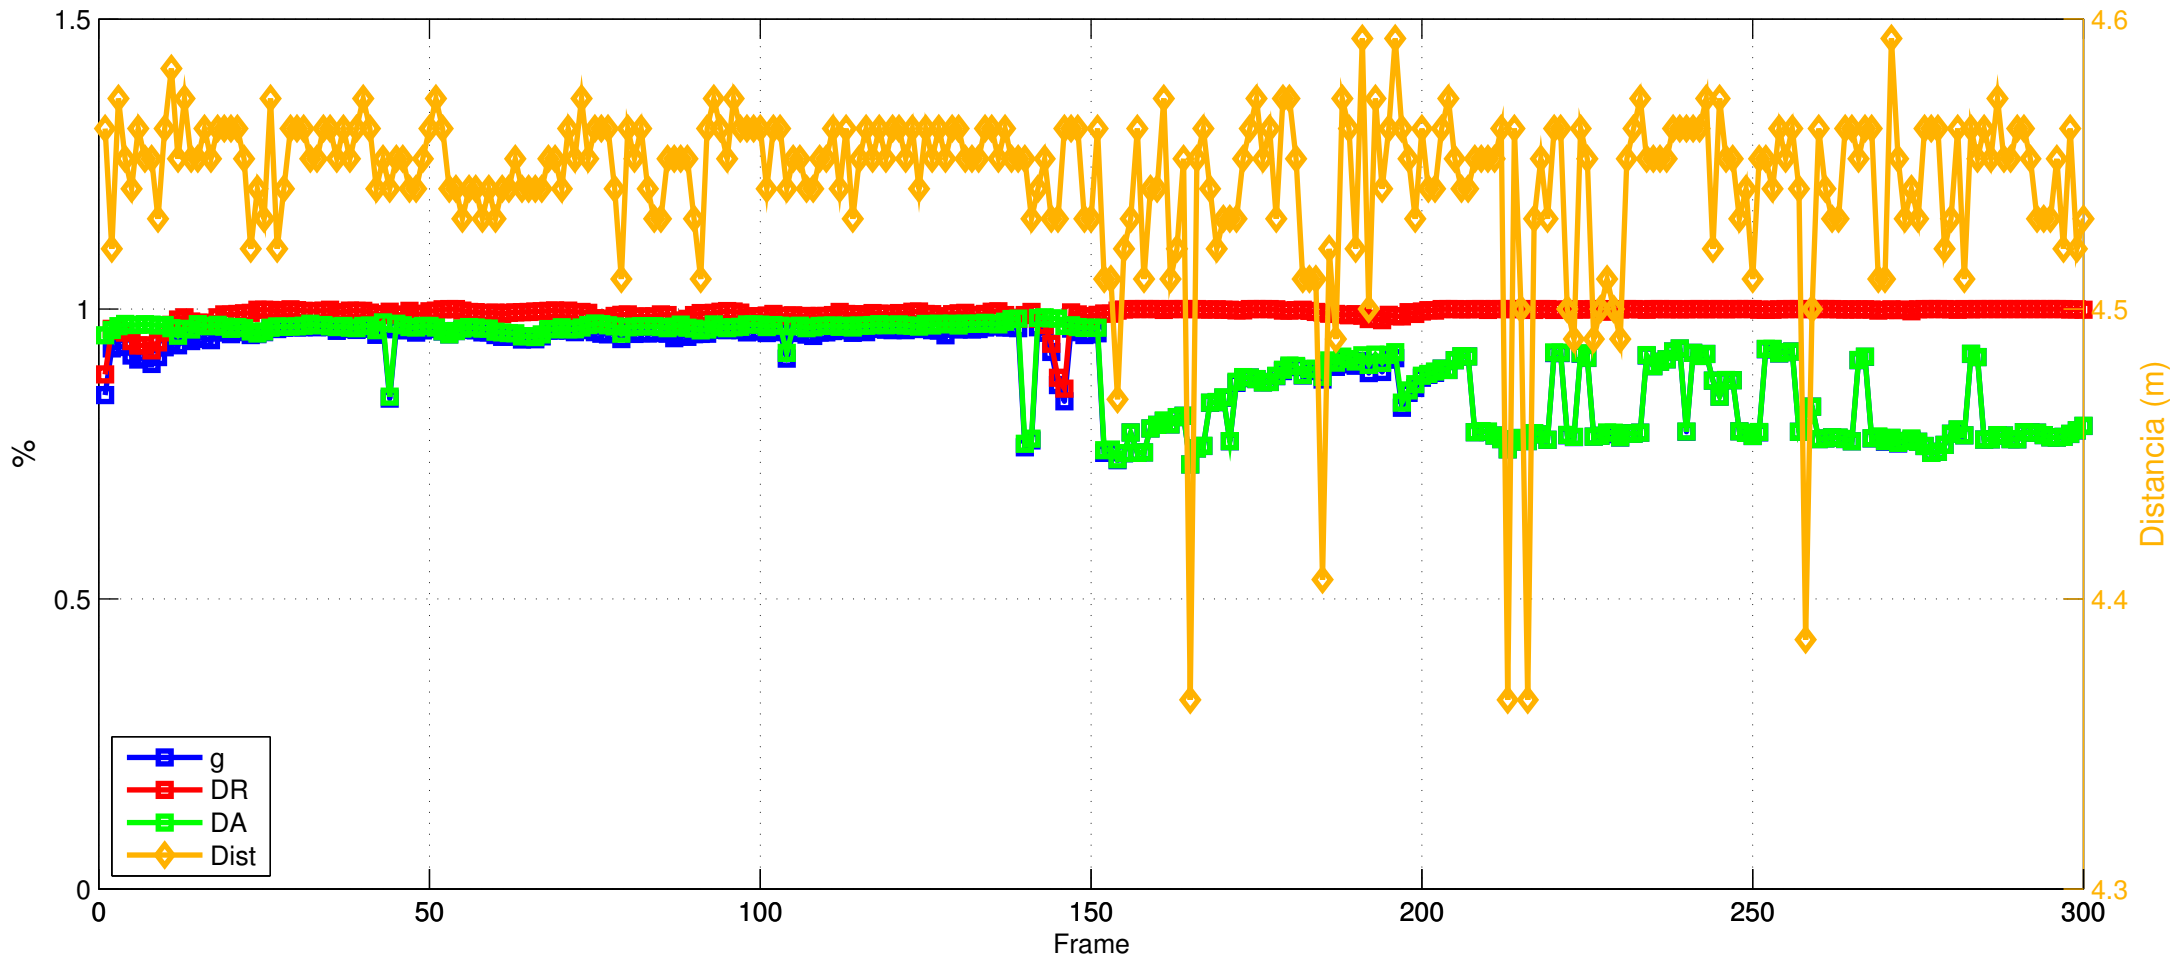

Real Time Detection of Lane Markers in Urban Streets

Generated Poligon
Ground Truth