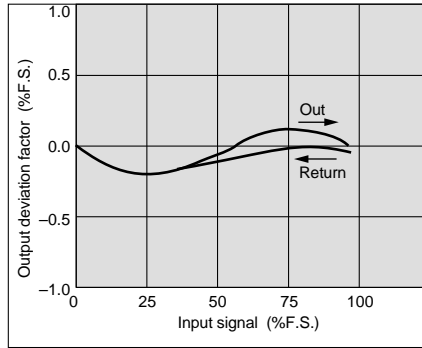

## Series ITV203

**Linearity**

**Hysteresis**

**Repeatability**

**Pressure characteristics** Set pressure: 0.2MPa

**Flow characteristics** Supply pressure: 0.7MPa

**Relief flow characteristics** Supply pressure: 0.7MPa

## Series ITV303

**Linearity**

**Hysteresis**

**Repeatability**

**Pressure characteristics** Set pressure: 0.2MPa

**Flow characteristics** Supply pressure: 0.7MPa

**Relief flow characteristics** Supply pressure: 0.7MPa