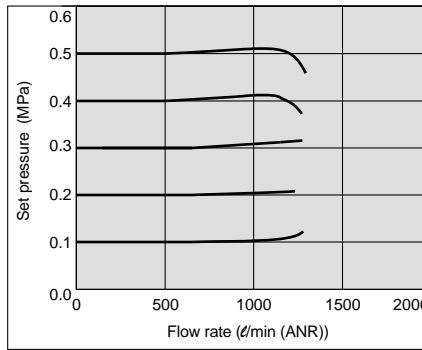

## Series ITV203

**Linearity**

**Hysteresis**

**Repeatability**

**Pressure characteristics** Set pressure: 0.2MPa

**Flow characteristics** Supply pressure: 0.7MPa

**Relief flow characteristics** Supply pressure: 0.7MPa

## Series ITV303

**Linearity**

**Hysteresis**

**Repeatability**

**Pressure characteristics** Set pressure: 0.2MPa

**Flow characteristics** Supply pressure: 0.7MPa

**Relief flow characteristics** Supply pressure: 0.7MPa