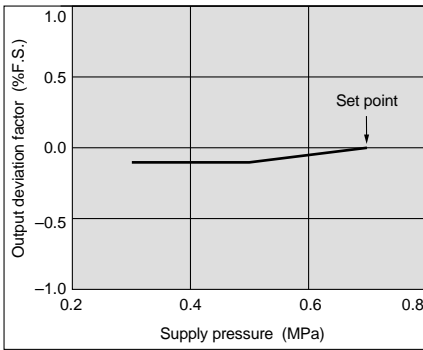

## Series ITV203

**Linearity**

**Hysteresis**

**Repeatability**

**Pressure characteristics** Set pressure: 0.2MPa

**Flow characteristics** Supply pressure: 0.7MPa

**Relief flow characteristics** Supply pressure: 0.7MPa

## Series ITV303

**Linearity**

**Hysteresis**

**Repeatability**

**Pressure characteristics** Set pressure: 0.2MPa

**Flow characteristics** Supply pressure: 0.7MPa

**Relief flow characteristics** Supply pressure: 0.7MPa