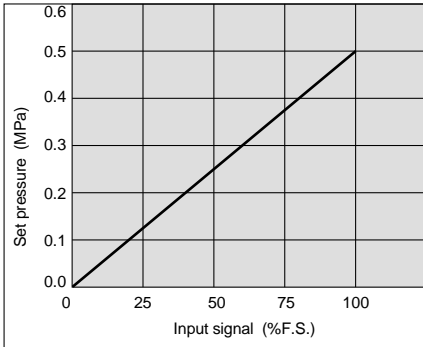

## Series ITV203

**Linearity**

**Hysteresis**

**Repeatability**

**Pressure characteristics** Set pressure: 0.2MPa

**Flow characteristics** Supply pressure: 0.7MPa

**Relief flow characteristics** Supply pressure: 0.7MPa

## Series ITV303

**Linearity**

**Hysteresis**

**Repeatability**

**Pressure characteristics** Set pressure: 0.2MPa

**Flow characteristics** Supply pressure: 0.7MPa

**Relief flow characteristics** Supply pressure: 0.7MPa