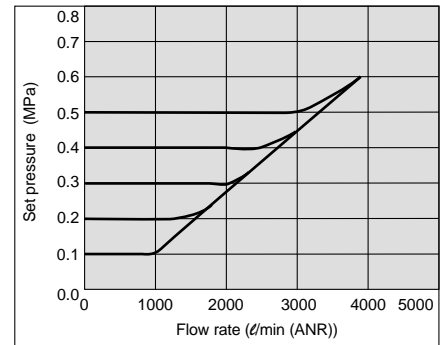

## Series ITV203

**Linearity**

**Hysteresis**

**Repeatability**

**Pressure characteristics** Set pressure: 0.2MPa

**Flow characteristics** Supply pressure: 0.7MPa

**Relief flow characteristics** Supply pressure: 0.7MPa

## Series ITV303

**Linearity**

**Hysteresis**

**Repeatability**

**Pressure characteristics** Set pressure: 0.2MPa

**Flow characteristics** Supply pressure: 0.7MPa

**Relief flow characteristics** Supply pressure: 0.7MPa