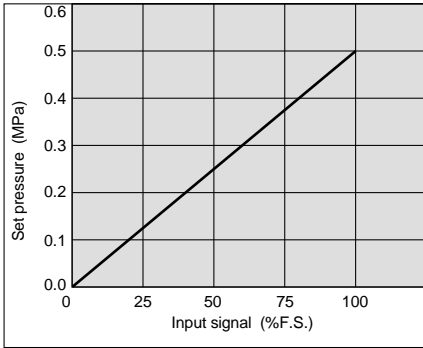

## Series ITV203

**Linearity**

**Hysteresis**

**Repeatability**

**Pressure characteristics** Set pressure: 0.2MPa

**Flow characteristics** Supply pressure: 0.7MPa

**Relief flow characteristics** Supply pressure: 0.7MPa

## Series ITV303

**Linearity**

**Hysteresis**

**Repeatability**

**Pressure characteristics** Set pressure: 0.2MPa

**Flow characteristics** Supply pressure: 0.7MPa

**Relief flow characteristics** Supply pressure: 0.7MPa