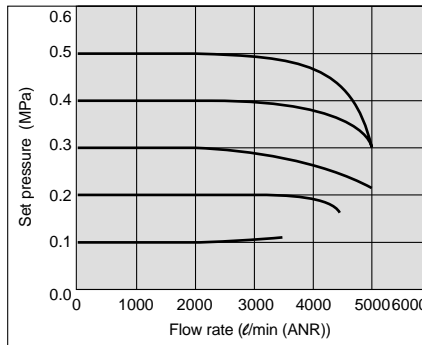

## Series ITV203

**Linearity**

**Hysteresis**

**Repeatability**

**Pressure characteristics** Set pressure: 0.2MPa

**Flow characteristics** Supply pressure: 0.7MPa

**Relief flow characteristics** Supply pressure: 0.7MPa

## Series ITV303

**Linearity**

**Hysteresis**

**Repeatability**

**Pressure characteristics** Set pressure: 0.2MPa

**Flow characteristics** Supply pressure: 0.7MPa

**Relief flow characteristics** Supply pressure: 0.7MPa