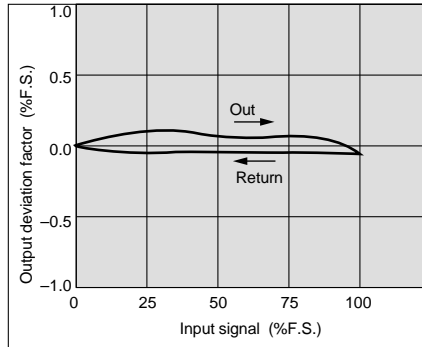

## Series ITV203

**Linearity**

**Hysteresis**

**Repeatability**

**Pressure characteristics** Set pressure: 0.2MPa

**Flow characteristics** Supply pressure: 0.7MPa

**Relief flow characteristics** Supply pressure: 0.7MPa

## Series ITV303

**Linearity**

**Hysteresis**

**Repeatability**

**Pressure characteristics** Set pressure: 0.2MPa

**Flow characteristics** Supply pressure: 0.7MPa

**Relief flow characteristics** Supply pressure: 0.7MPa