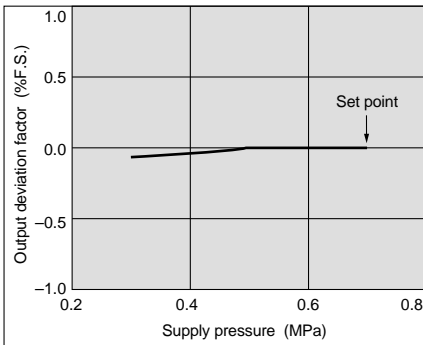

## Series ITV203

**Linearity**

**Hysteresis**

**Repeatability**

**Pressure characteristics** Set pressure: 0.2MPa

**Flow characteristics** Supply pressure: 0.7MPa

**Relief flow characteristics** Supply pressure: 0.7MPa

## Series ITV303

**Linearity**

**Hysteresis**

**Repeatability**

**Pressure characteristics** Set pressure: 0.2MPa

**Flow characteristics** Supply pressure: 0.7MPa

**Relief flow characteristics** Supply pressure: 0.7MPa