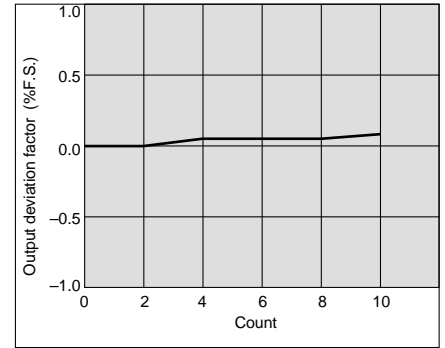

## Series ITV203

**Linearity**

**Hysteresis**

**Repeatability**

**Pressure characteristics** Set pressure: 0.2MPa

**Flow characteristics** Supply pressure: 0.7MPa

**Relief flow characteristics** Supply pressure: 0.7MPa

## Series ITV303

**Linearity**

**Hysteresis**

**Repeatability**

**Pressure characteristics** Set pressure: 0.2MPa

**Flow characteristics** Supply pressure: 0.7MPa

**Relief flow characteristics** Supply pressure: 0.7MPa