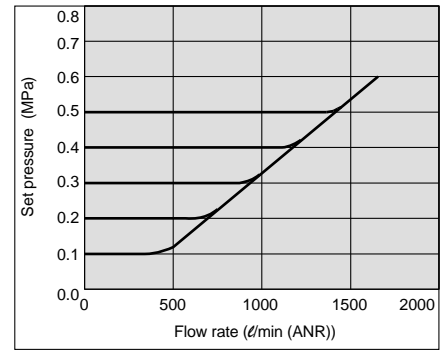

## Series ITV203

**Linearity**

**Hysteresis**

**Repeatability**

**Pressure characteristics** Set pressure: 0.2MPa

**Flow characteristics** Supply pressure: 0.7MPa

**Relief flow characteristics** Supply pressure: 0.7MPa

## Series ITV303

**Linearity**

**Hysteresis**

**Repeatability**

**Pressure characteristics** Set pressure: 0.2MPa

**Flow characteristics** Supply pressure: 0.7MPa

**Relief flow characteristics** Supply pressure: 0.7MPa