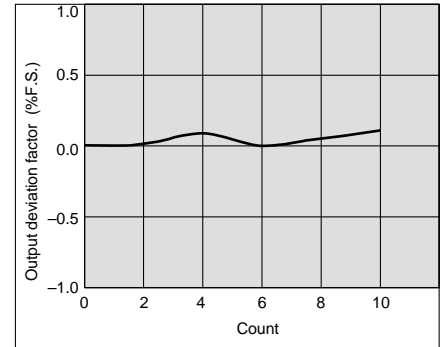

## Series ITV203

**Linearity**

**Hysteresis**

**Repeatability**

**Pressure characteristics** Set pressure: 0.2MPa

**Flow characteristics** Supply pressure: 0.7MPa

**Relief flow characteristics** Supply pressure: 0.7MPa

## Series ITV303

**Linearity**

**Hysteresis**

**Repeatability**

**Pressure characteristics** Set pressure: 0.2MPa

**Flow characteristics** Supply pressure: 0.7MPa

**Relief flow characteristics** Supply pressure: 0.7MPa