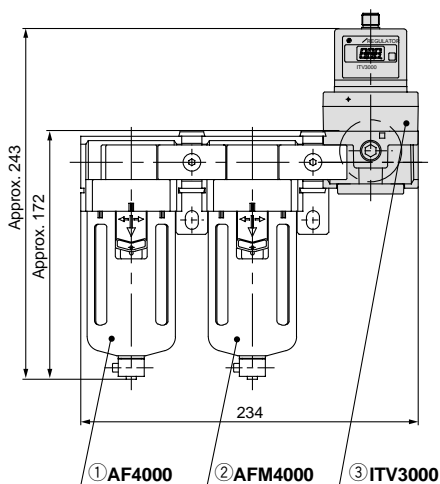

Series ITV2000/3000

Specification Combinations

●: Standard specifications ○: Combination possible Blank: Combination not possible

Specifications	Symbol	Applicable model		
		ITV20□□	ITV30□□	
Standard specifications	Set pressure max. 0.1MPa	1	●	●
	Set pressure max. 0.5MPa	3	●	●
	Set pressure max. 0.9MPa	5	●	●
	Connection Rc(PT) 1/4	02	●	●
	Connection Rc(PT) 3/8	03	●	●
Connection Rc(PT) 1/2	04		●	
Accessories	Bracket	B	○	○
	Bracket	C	○	○
Optional specifications	Connection NPT1/4	N02	○	○
	Connection NPT3/8	N03	○	○
	Connection NPT1/2	N04		○
	Connection G(PF) 1/4	F02	○	○
	Connection G(PF) 3/8	F03	○	○
	Connection G(PF) 1/2	F04		○

Modular Connection Part Numbers

Description	ITV20□□	ITV30□□	
Air filter	AF3000	AF4000	
Mist separator	AFM3000	AFM4000	
Attachments	L-bracket	B310L	B410L
	T-bracket	B310T	B410T
	Spacer	Y30	Y40
	Spacer with L-bracket	Y30L	Y40L
	Spacer with T-bracket	Y30T	Y40T

Accessories (Optional)/Part Numbers

Description	Part No.	
	ITV20□□	ITV30□□
Flat bracket	P3020114	
L-bracket	INI-398-0-6	

Dimensions

Flat bracket

L-bracket