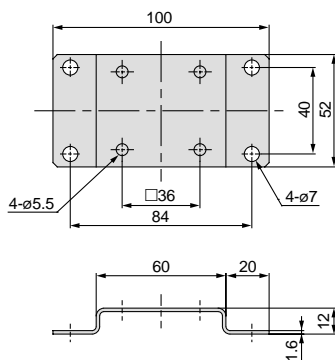

Series ITV2000/3000

Specification Combinations

●: Standard specifications ○: Combination possible Blank: Combination not possible

Specifications	Symbol	Applicable model		
		ITV20□□	ITV30□□	
Standard specifications	Set pressure max. 0.1MPa	1	●	●
	Set pressure max. 0.5MPa	3	●	●
	Set pressure max. 0.9MPa	5	●	●
	Connection Rc(PT) 1/4	02	●	●
	Connection Rc(PT) 3/8	03	●	●
Connection Rc(PT) 1/2	04		●	
Accessories	Bracket	B	○	○
	Bracket	C	○	○
Optional specifications	Connection NPT1/4	N02	○	○
	Connection NPT3/8	N03	○	○
	Connection NPT1/2	N04		○
	Connection G(PF) 1/4	F02	○	○
	Connection G(PF) 3/8	F03	○	○
	Connection G(PF) 1/2	F04		○

Accessories (Optional)/Part Numbers

Description	Part No.	
	ITV20□□	ITV30□□
Flat bracket	P3020114	
L-bracket	INI-398-0-6	

Dimensions

Flat bracket

L-bracket