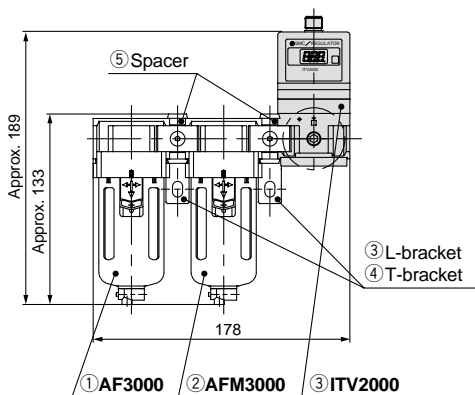

Series ITV2000/3000

Specification Combinations

●: Standard specifications ○: Combination possible Blank: Combination not possible

Specifications	Symbol	Applicable model		
		ITV20□□	ITV30□□	
Standard specifications	Set pressure max. 0.1MPa	1	●	●
	Set pressure max. 0.5MPa	3	●	●
	Set pressure max. 0.9MPa	5	●	●
	Connection Rc(PT) 1/4	02	●	●
	Connection Rc(PT) 3/8	03	●	●
Connection Rc(PT) 1/2	04		●	
Accessories	Bracket	B	○	○
	Bracket	C	○	○
Optional specifications	Connection NPT1/4	N02	○	○
	Connection NPT3/8	N03	○	○
	Connection NPT1/2	N04		○
	Connection G(PF) 1/4	F02	○	○
	Connection G(PF) 3/8	F03	○	○
	Connection G(PF) 1/2	F04		○

Modular Connection Part Numbers

Description	ITV20□□	ITV30□□	
Air filter	AF3000	AF4000	
Mist separator	AFM3000	AFM4000	
Attachments	L-bracket	B310L	B410L
	T-bracket	B310T	B410T
	Spacer	Y30	Y40
	Spacer with L-bracket	Y30L	Y40L
	Spacer with T-bracket	Y30T	Y40T

Accessories (Optional)/Part Numbers

Description	Part No.	
	ITV20□□	ITV30□□
Flat bracket	P3020114	
L-bracket	INI-398-0-6	

Dimensions

Flat bracket

L-bracket