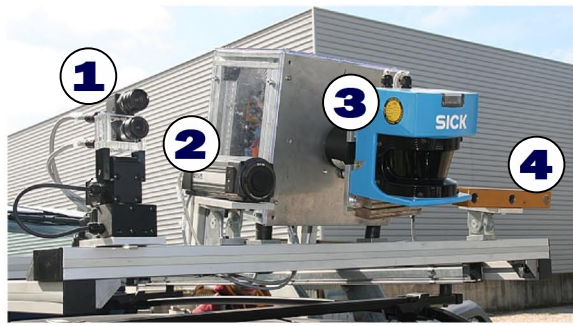

Main Sensors

3D Perception

Gamepad Control

- 1 - Active Vision
- 2 - Thermo Vision
- 3 - 3D Laser
- 4 - Stereo Vision
- 5 - 270° planar laser
- 6 - Inertial Measurement

Laser 3D

- Left Turn Light
- Brake
- Direction
- Right Turn Light
- Thrust
- Start/Stop
- Man/Auto Switches
- Ignition
- Clutch
- Lights switches

Driving Modes

Laser Perception

Planar Laser Scan

Dynamic Object Tracking