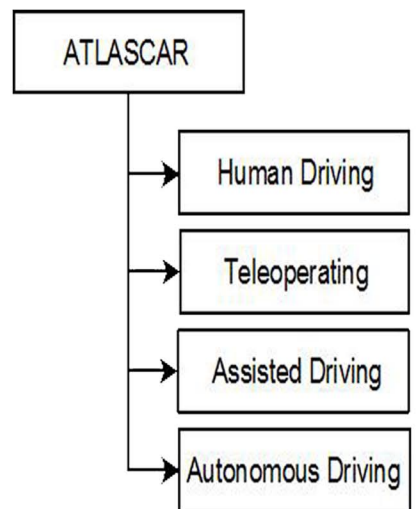

Main Sensors

3D Perception

Gamepad Control

- 1 - Active Vision
- 2 - Thermo Vision
- 3 - 3D Laser
- 4 - Stereo Vision
- 5 - 270° planar laser
- 6 - Inertial Measurement

Laser 3D

- Left Turn Light
- Brake
- Direction
- Right Turn Light
- Thrust
- Start/Stop
- Man/Auto Switches
- Ignition
- Clutch
- Lights switches

Driving Modes

Laser Perception

Planar Laser Scan

Dynamic Object Tracking