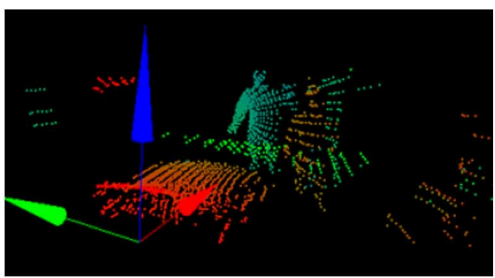

Main Sensors

3D Perception

Gamepad Control

- 1 - Active Vision
- 2 - Thermo Vision
- 3 - 3D Laser
- 4 - Stereo Vision
- 5 - 270° planar laser
- 6 - Inertial Measurement

Laser 3D

- Left Turn Light
- Brake
- Direction
- Right Turn Light
- Thrust
- Start/Stop
- Man/Auto Switches
- Ignition
- Clutch
- Lights switches

Driving Modes

Laser Perception

Planar Laser Scan

Dynamic Object Tracking