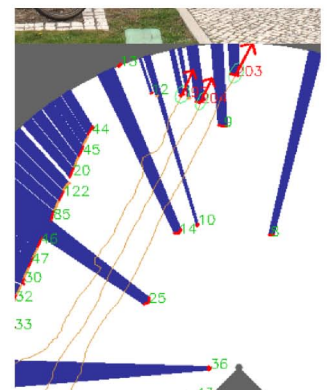

Main Sensors

3D Perception

Gamepad Control

- 1 - Active Vision
- 2 - Thermo Vision
- 3 - 3D Laser
- 4 - Stereo Vision
- 5 - 270° planar laser
- 6 - Inertial Measurement

Laser 3D

- Left Turn Light
- Brake
- Direction
- Right Turn Light
- Thrust
- Start/Stop
- Man/Auto Switches
- Ignition
- Clutch
- Lights switches

Driving Modes

Laser Perception

Planar Laser Scan

Dynamic Object Tracking