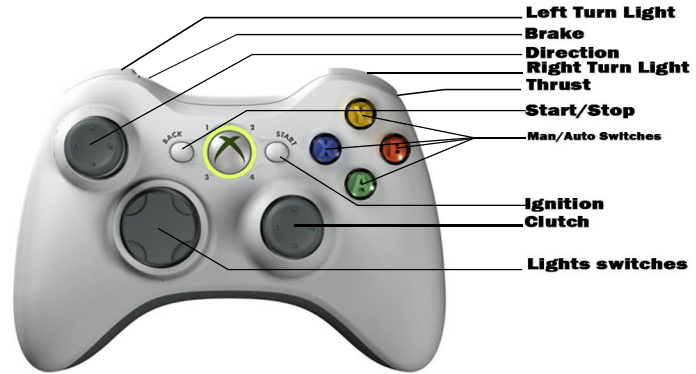

Main Sensors

3D Perception

Gamepad Control

- 1 - Active Vision
- 2 - Thermo Vision
- 3 - 3D Laser
- 4 - Stereo Vision
- 5 - 270° planar laser
- 6 - Inertial Measurement

Laser 3D

- Left Turn Light
- Brake
- Direction
- Right Turn Light
- Thrust
- Start/Stop
- Man/Auto Switches
- Ignition
- Clutch
- Lights switches

Driving Modes

Laser Perception

Planar Laser Scan

Dynamic Object Tracking